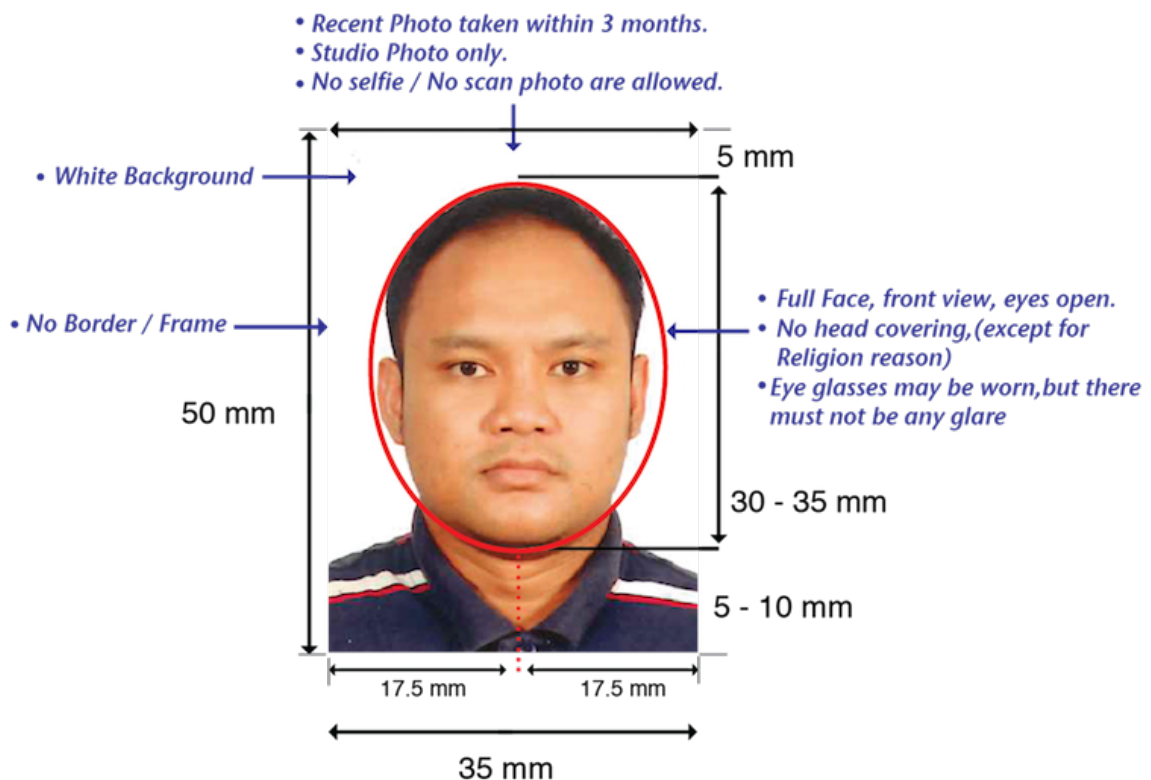

Guideline to Photo Upload

- Required photo dimension is **35mm by 50mm**.
- No border.
- Photo must be in **white or light background**.
- Photo must be the **most recent**, which is taken within not more than 6 months.
- Full face with **no headgear** except Turban or Hijab.
- Facial image must from chin to crown.
- Only **studio taken** photo will be accepted. Casual photo or selfie will be rejected.
- Please make sure that the uploaded image follows the specification given. Failing which may lead to rejection or difficulties during your entry process.

MALAYSIA eVISA Photograph Requirements

REMINDER : The Malaysian Government is very strict on the applicants photograph requirements. Your eVISA may be rejected if these requirements are not met.

Don'ts

Blur

Tilt

Too Far

Too Small